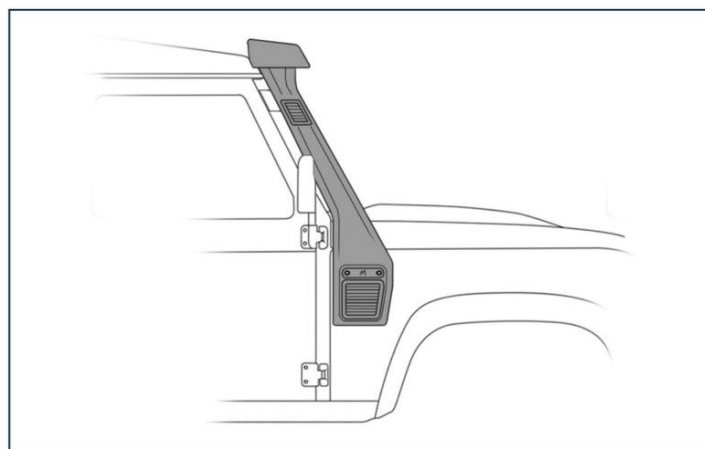

QUALITY PARTS AND ACCESSORIES

Triumph House, Sleaford Road, Bracebridge Heath, Lincoln LN4 2NA,
England Telephone: 01522 568000 | E-mail: sales@rimmerbros.com

www.rimmerbros.com

Registered in England No 1234567 | VAT No: 1234567