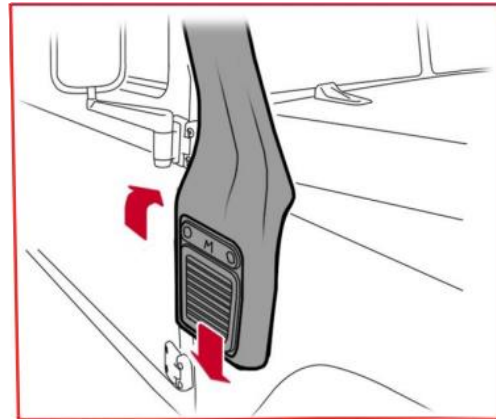

QUALITY PARTS AND ACCESSORIES

Triumph House, Sleaford Road, Bracebridge Heath, Lincoln LN4 2NA,
England Telephone: 01522 568000 | E-mail: sales@rimmerbros.com

www.rimmerbros.com

Registered in England No 1234567 | VAT No: 1234567