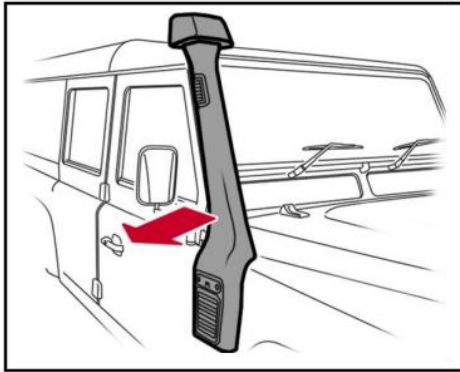

QUALITY PARTS AND ACCESSORIES

Triumph House, Sleaford Road, Bracebridge Heath, Lincoln LN4 2NA,
England Telephone: 01522 568000 | E-mail: sales@rimmerbros.com

www.rimmerbros.com

Registered in England No 1234567 | VAT No: 1234567