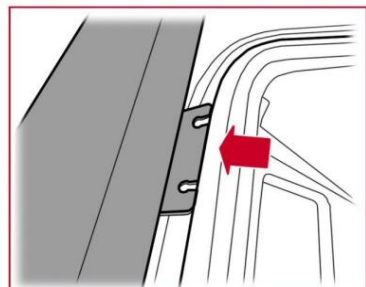

RAISED AIR INTAKE

Land Rover Defender (1994 on. RH Side Vent)
300TDi/TD5/Puma

Part Number: **TF1038**

QUALITY PARTS AND ACCESSORIES

Triumph House, Sleaford Road, Bracebridge Heath, Lincoln LN4 2NA,
England Telephone: 01522 568000 | E-mail: sales@rimmerbros.com