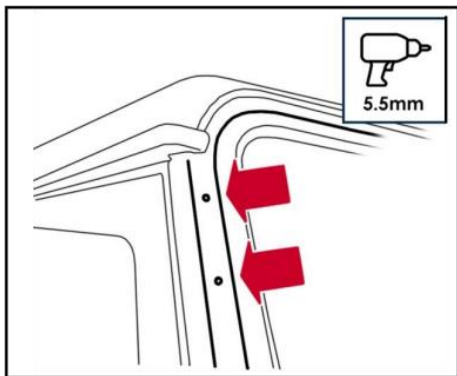

QUALITY PARTS AND ACCESSORIES

Triumph House, Sleaford Road, Bracebridge Heath, Lincoln LN4 2NA,
England Telephone: 01522 568000 | E-mail: sales@rimmerbros.com

www.rimmerbros.com

Registered in England No 1234567 | VAT No: 1234567