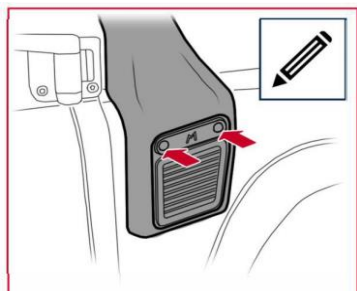

RAISED AIR INTAKE

Land Rover Defender (1994 on. RH Side Vent)
300TDi/TD5/Puma

Part Number: **TF1038**

QUALITY PARTS AND ACCESSORIES

Triumph House, Sleaford Road, Bracebridge Heath, Lincoln LN4 2NA,
England Telephone: 01522 568000 | E-mail: sales@rimmerbros.com