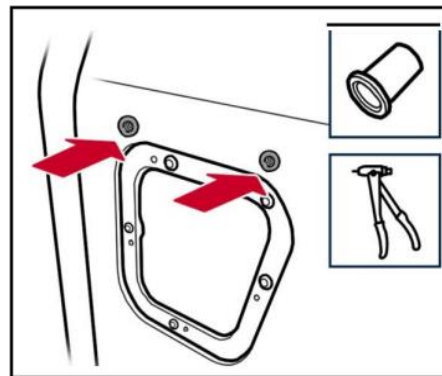

QUALITY PARTS AND ACCESSORIES

Triumph House, Sleaford Road, Bracebridge Heath, Lincoln LN4 2NA,
England Telephone: 01522 568000 | E-mail: sales@rimmerbros.com

www.rimmerbros.com

Registered in England No 1234567 | VAT No: 1234567