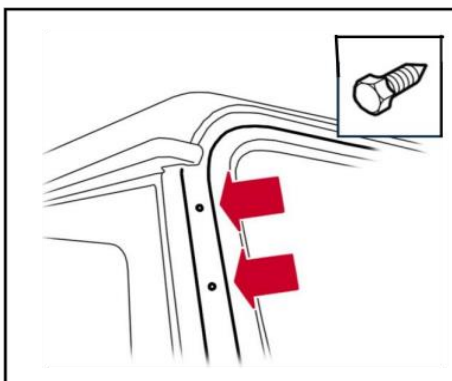

QUALITY PARTS AND ACCESSORIES

Triumph House, Sleaford Road, Bracebridge Heath, Lincoln LN4 2NA,
England Telephone: 01522 568000 | E-mail: sales@rimmerbros.com

www.rimmerbros.com

Registered in England No 1234567 | VAT No: 1234567