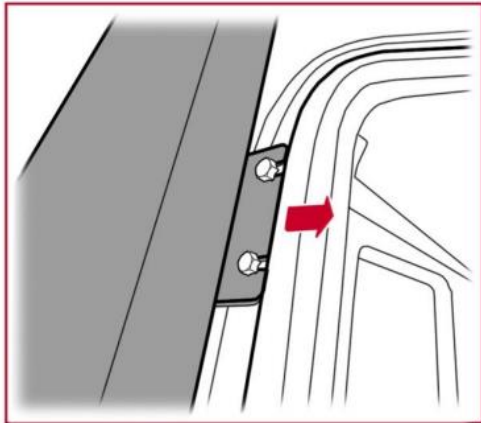

QUALITY PARTS AND ACCESSORIES

Triumph House, Sleaford Road, Bracebridge Heath, Lincoln LN4 2NA,
England Telephone: 01522 568000 | E-mail: sales@rimmerbros.com

www.rimmerbros.com

Registered in England No 1234567 | VAT No: 1234567