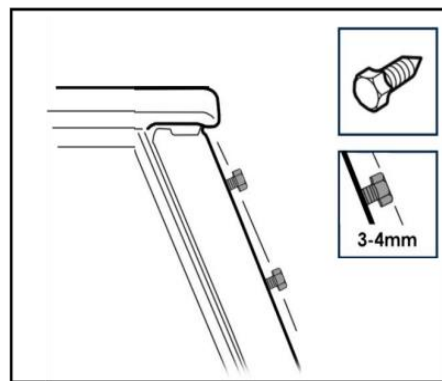

QUALITY PARTS AND ACCESSORIES

Triumph House, Sleaford Road, Bracebridge Heath, Lincoln LN4 2NA,
England Telephone: 01522 568000 | E-mail: sales@rimmerbros.com

www.rimmerbros.com

Registered in England No 1234567 | VAT No: 1234567