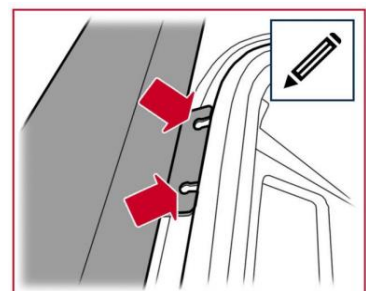

RAISED AIR INTAKE

Land Rover Defender (1994 on. RH Side Vent)
300TDi/TD5/Puma

Part Number: **TF1038**

QUALITY PARTS AND ACCESSORIES

Triumph House, Sleaford Road, Bracebridge Heath, Lincoln LN4 2NA,
England Telephone: 01522 568000 | E-mail: sales@rimmerbros.com