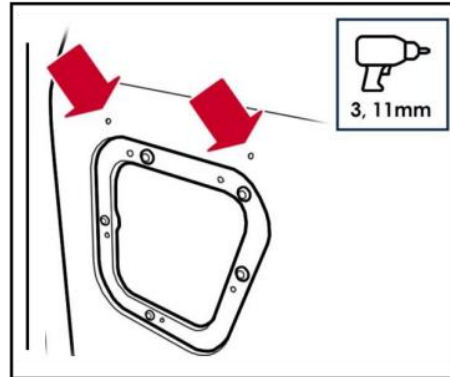

QUALITY PARTS AND ACCESSORIES

Triumph House, Sleaford Road, Bracebridge Heath, Lincoln LN4 2NA,
England Telephone: 01522 568000 | E-mail: sales@rimmerbros.com

www.rimmerbros.com

Registered in England No 1234567 | VAT No: 1234567