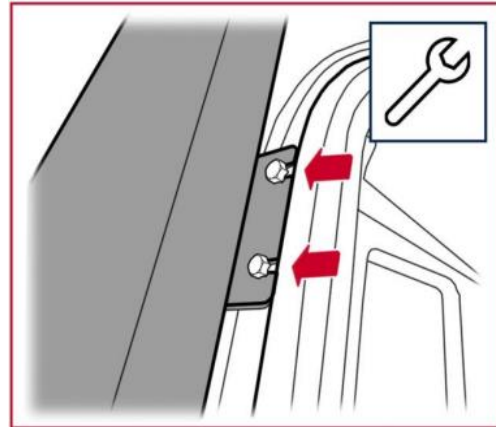

QUALITY PARTS AND ACCESSORIES

Triumph House, Sleaford Road, Bracebridge Heath, Lincoln LN4 2NA,
England Telephone: 01522 568000 | E-mail: sales@rimmerbros.com

www.rimmerbros.com

Registered in England No 1234567 | VAT No: 1234567