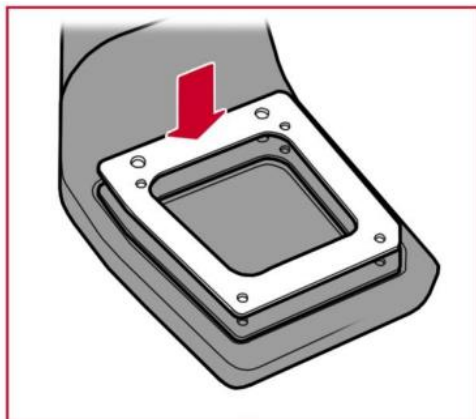

QUALITY PARTS AND ACCESSORIES

Triumph House, Sleaford Road, Bracebridge Heath, Lincoln LN4 2NA,
England Telephone: 01522 568000 | E-mail: sales@rimmerbros.com

www.rimmerbros.com

Registered in England No 1234567 | VAT No: 1234567